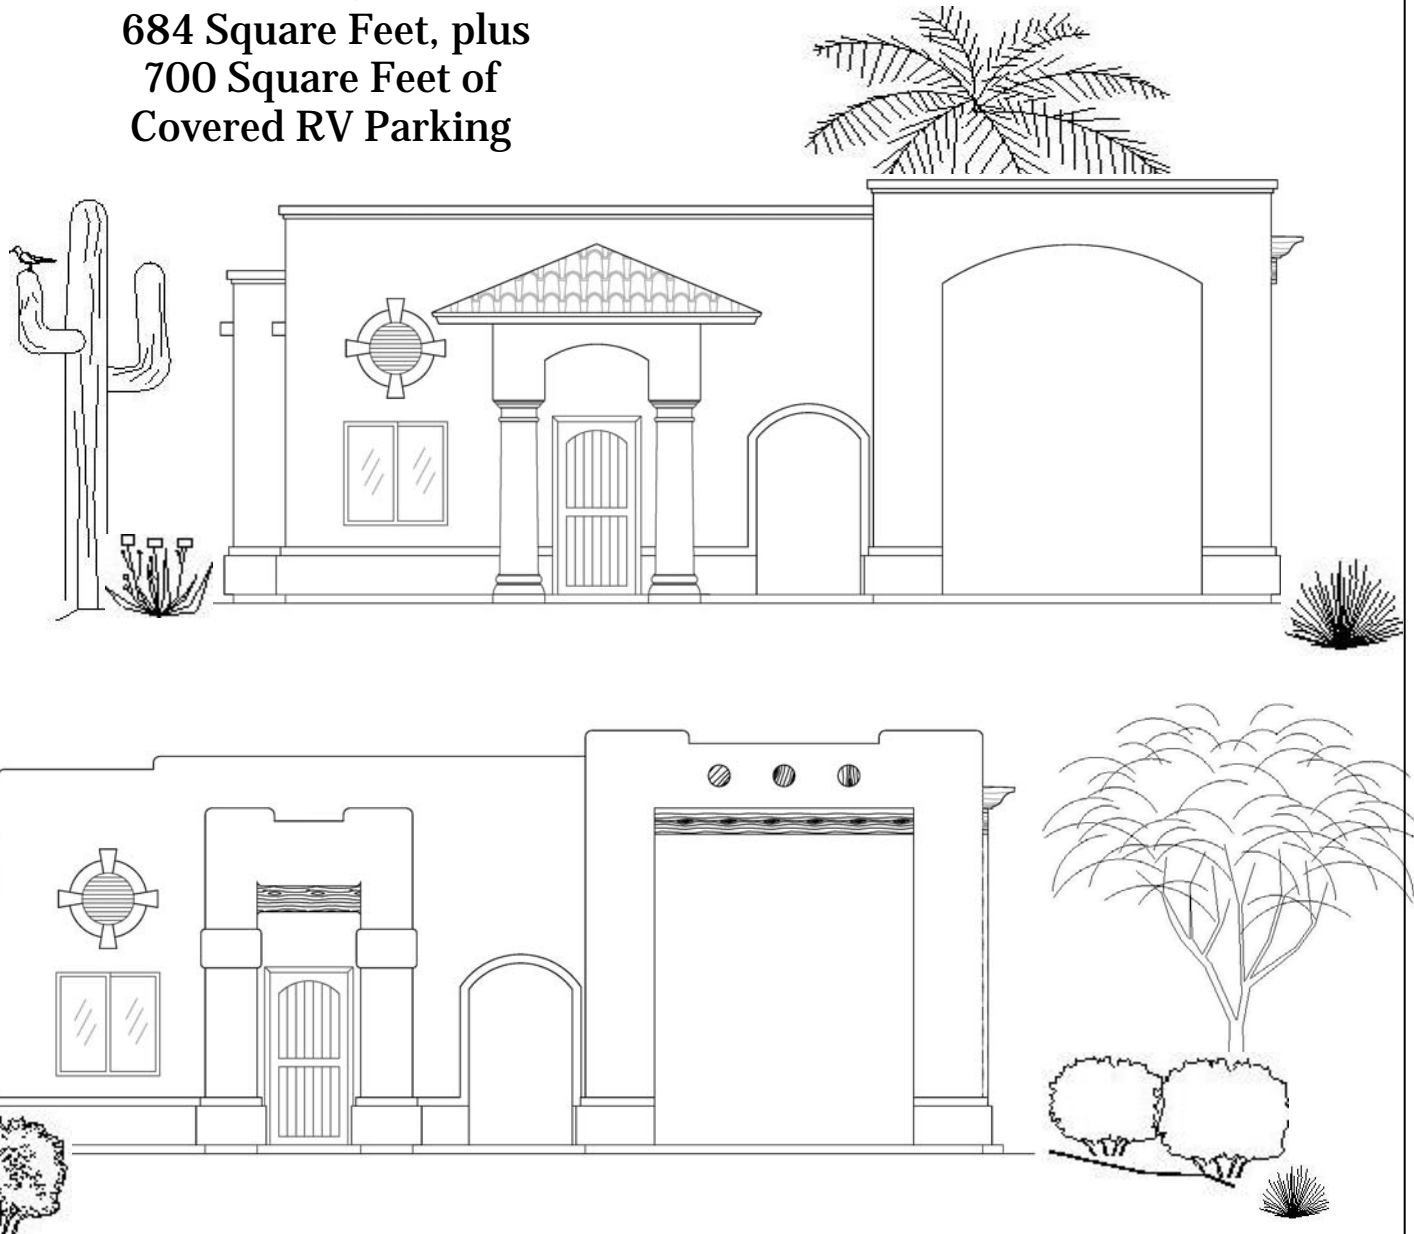

## Mesquite

1 Bedroom, 1 Bath  
684 Square Feet, plus  
700 Square Feet of  
Covered RV Parking

BERKEY SERIES

Floor plans and elevations are subject to change without notice. Please see on-site sales representative for details.  
DB Builders, Inc. ROC#220181

## MESQUITE

TAQ - 700 Model

Shown in relative scale. Floor plan is approximate and subject to change.  
Kitchen and bathroom fixtures placement and driveway/walkway vary.

BERKEY SERIES