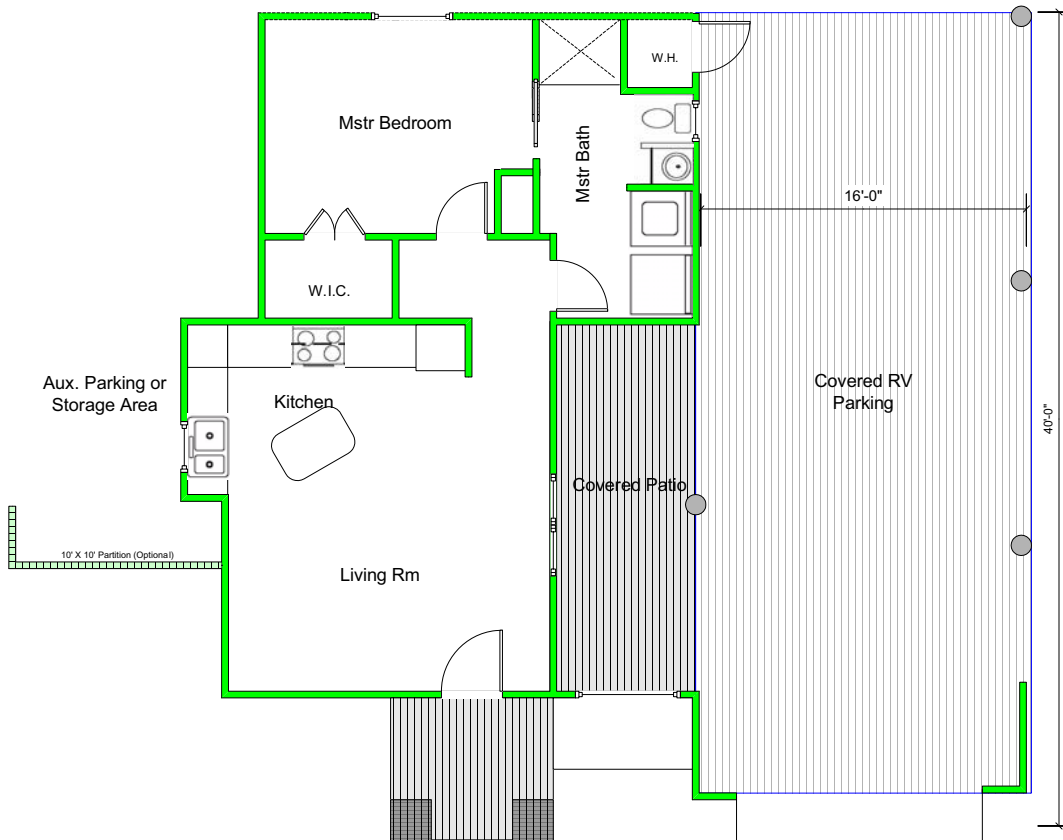

## Mesquite

1 Bedroom, 1 Bath  
684 Square Feet, plus  
700 Square Feet of  
Covered RV Parking

BERKEY SERIES

Floor plans and elevations are subject to change without notice. Please see on-site sales representative for details.  
DB Builders, Inc. ROC#220181

## MESQUITE

TAQ - 700 Model

Shown in relative scale. Floor plan is approximate and subject to change.  
Kitchen and bathroom fixtures placement and driveway/walkway vary.

BERKEY SERIES