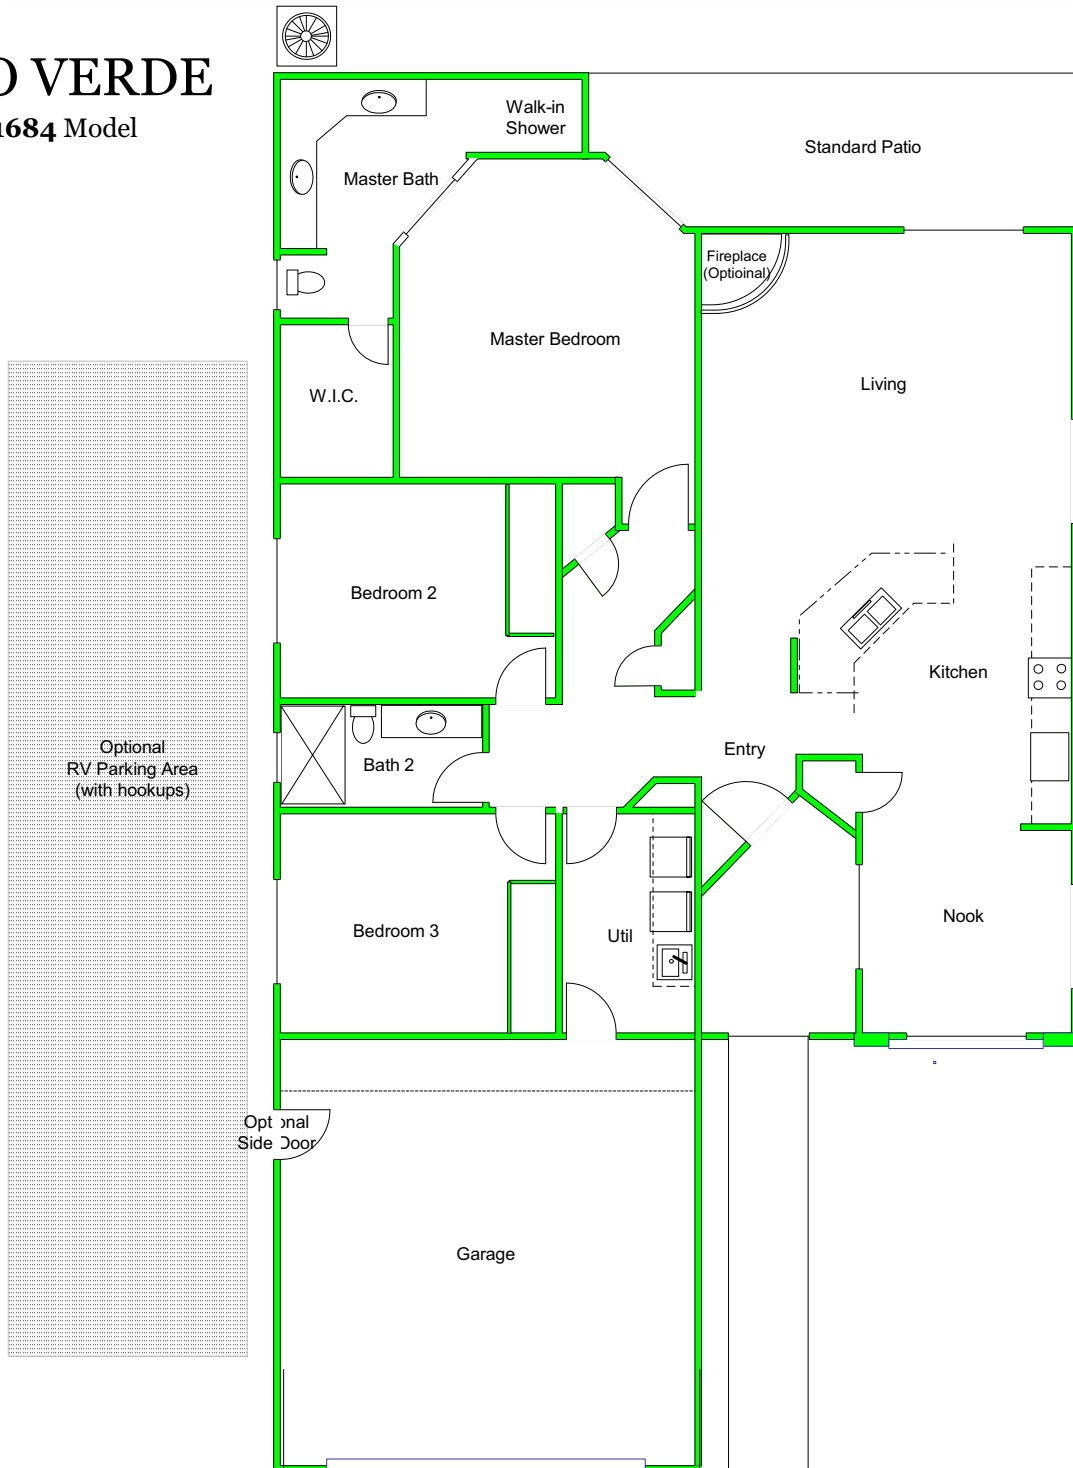

## Palo Verde

3 Bedrooms, 2 Baths  
1,684 Square Feet

BERKEY SERIES

## PALO VERDE

TAQ - 1684 Model

Shown in relative scale. Floor plan is approximate and subject to change.  
Kitchen and bathroom fixtures placement vary.

BERKEY SERIES