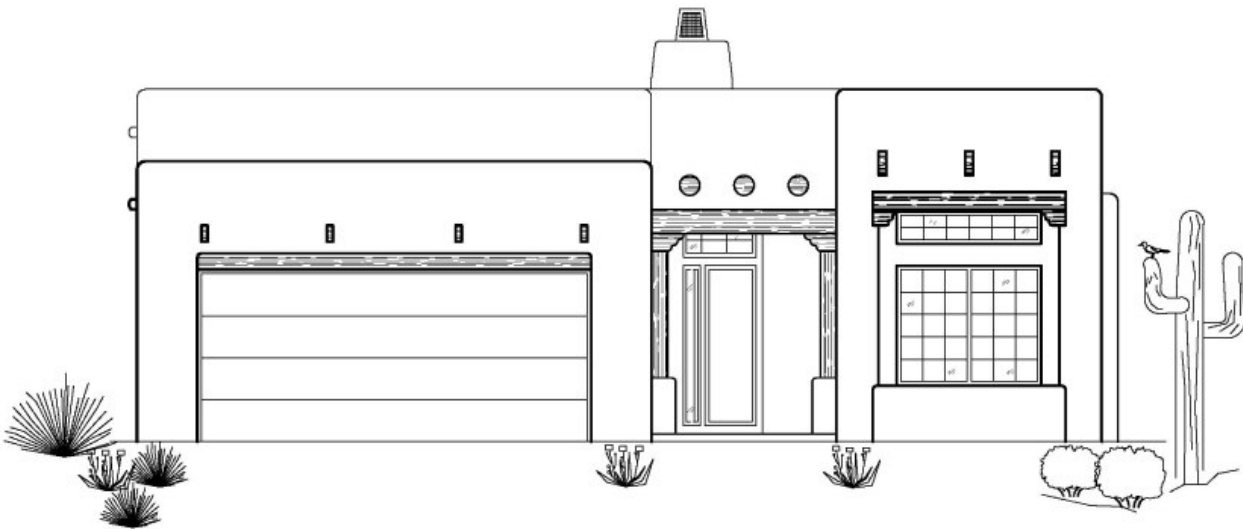

## Palo Verde

3 Bedrooms, 2 Baths  
1,684 Square Feet

BERKEY SERIES

## PALO VERDE

TAQ - 1684 Model

Shown in relative scale. Floor plan is approximate and subject to change.  
Kitchen and bathroom fixtures placement vary.

BERKEY SERIES