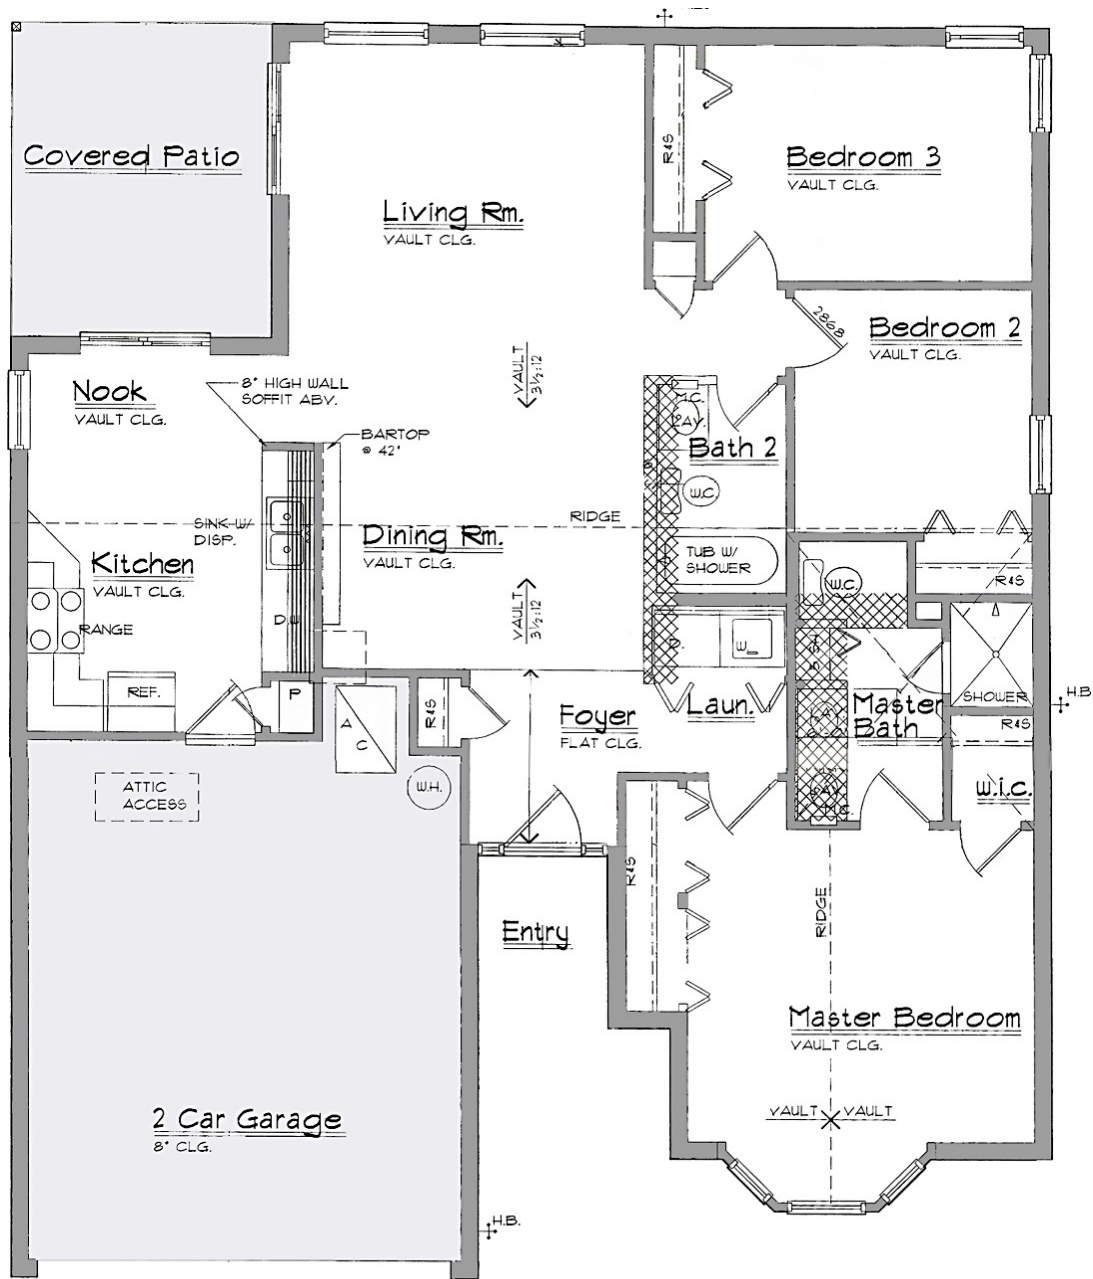

## The Palm

3 Bedrooms, 2 Baths  
1280 Square Feet, plus  
RV Side yard with Hookups

## BERKEY SERIES

Floor plans and elevations are subject to change without notice. Please see on-site Sales representative for details. DB Builders, Inc. ROC#220181

### The PALM

Floor plan is approximate and subject to change. Kitchen and bathroom fixtures placement vary.